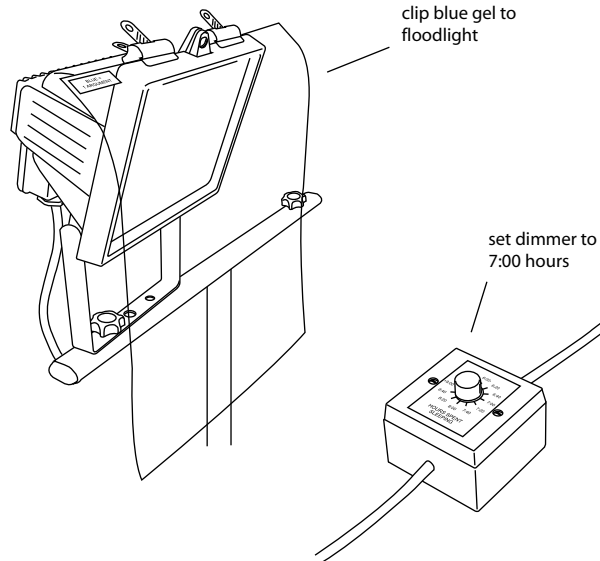

INSTRUCTIONS FOR CONFIGURATION OF DAILY DATA DISPLAY ROOM FOR 12 MARCH 2006 (BASED ON DATA COLLECTED ON 11 MARCH 2006)

1 BALL & CORD

2 FLOODLIGHT & COLOURED GEL

3 FOOTBALL FAN & MINIATURE MIRROR BALLS

4 MEASURING CYLINDER & TENNIS BALLS