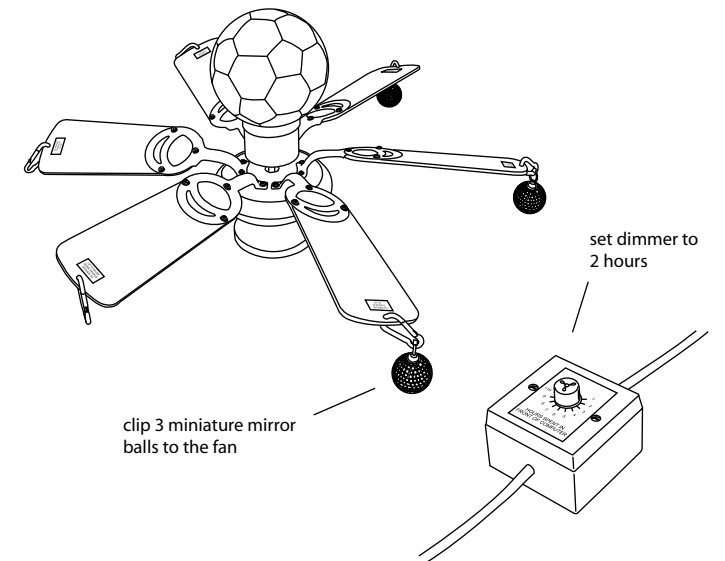

INSTRUCTIONS FOR CONFIGURATION OF DAILY DATA DISPLAY ROOM FOR 12 MARCH 2006 (BASED ON DATA COLLECTED ON 11 MARCH 2006)

1 BALL & CORD

2 FLOODLIGHT & COLOURED GEL

3 FOOTBALL FAN & MINIATURE MIRROR BALLS

4 MEASURING CYLINDER & TENNIS BALLS

5 POLICE LIGHT, INFLATABLE BANANA & FOOT PUMP

6 DISCO BALL