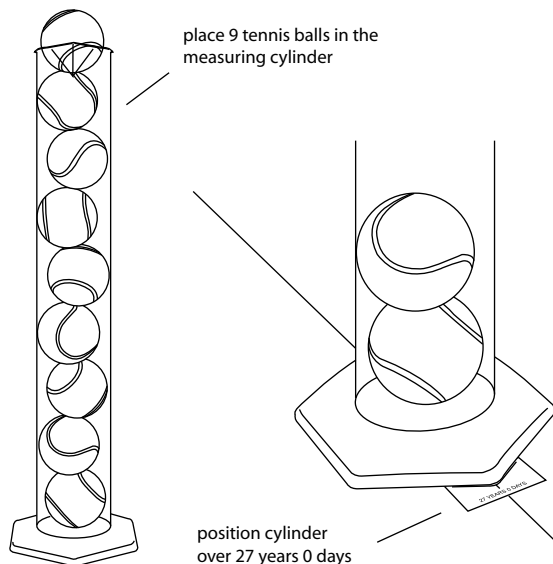

INSTRUCTIONS FOR CONFIGURATION OF DAILY DATA DISPLAY ROOM FOR 12 MARCH 2006 (BASED ON DATA COLLECTED ON 11 MARCH 2006)

1 BALL & CORD

2 FLOODLIGHT & COLOURED GEL

3 FOOTBALL FAN & MINIATURE MIRROR BALLS

4 MEASURING CYLINDER & TENNIS BALLS