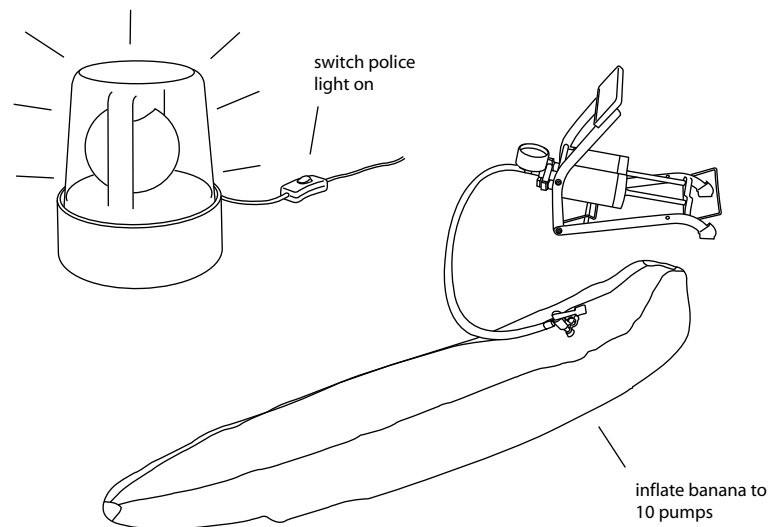

INSTRUCTIONS FOR CONFIGURATION OF DAILY DATA DISPLAY ROOM FOR 12 MARCH 2006 (BASED ON DATA COLLECTED ON 11 MARCH 2006)

1 BALL & CORD

2 FLOODLIGHT & COLOURED GEL

3 FOOTBALL FAN & MINIATURE MIRROR BALLS

4 MEASURING CYLINDER & TENNIS BALLS

5 POLICE LIGHT, INFLATABLE BANANA & FOOT PUMP

6 DISCO BALL