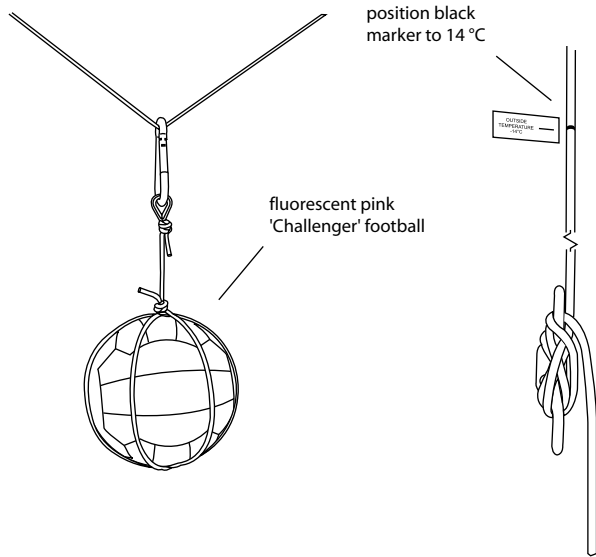

INSTRUCTIONS FOR CONFIGURATION OF DAILY DATA DISPLAY ROOM FOR 12 MARCH 2006 (BASED ON DATA COLLECTED ON 11 MARCH 2006)

1 BALL & CORD

2 FLOODLIGHT & COLOURED GEL

3 FOOTBALL FAN & MINIATURE MIRROR BALLS

4 MEASURING CYLINDER & TENNIS BALLS

5 POLICE LIGHT, INFLATABLE BANANA & FOOT PUMP

6 DISCO BALL