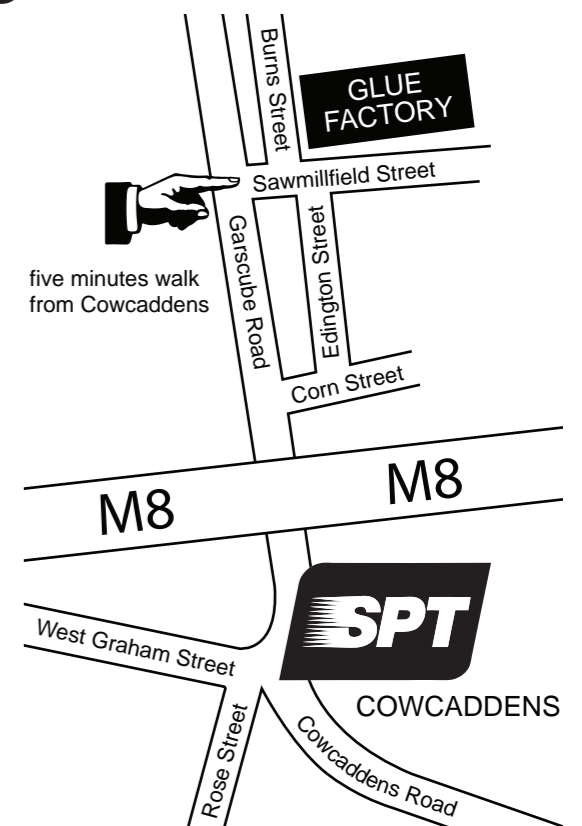

**MFA DEGREE  
SHOW 2010  
CLOSING PARTY!  
SATURDAY 26 JUNE  
8-12PM**

**JOIN US AT THE GLUE FACTORY!**

**YOUR LAST CHANCE TO SEE  
THE MFA DEGREE SHOW 2010!**

**KITTY FINER'S FLAT PACK BAR SHACK!  
ELLIE HARRISON'S FIREWORKS DISPLAY!**

**LIVE MUSIC FROM:  
THOUS & THEES  
THE PINEAPPLE CHUNKS  
THE HIDDEN MASTERS**

**WITH DJs:  
MY CAT CAN DJ  
DJ RAGNAR**

**GLUE FACTORY  
15 BURNS STREET  
GLASGOW, G4 9SA**

**THE GLASGOW  
SCHOOL OF ART**